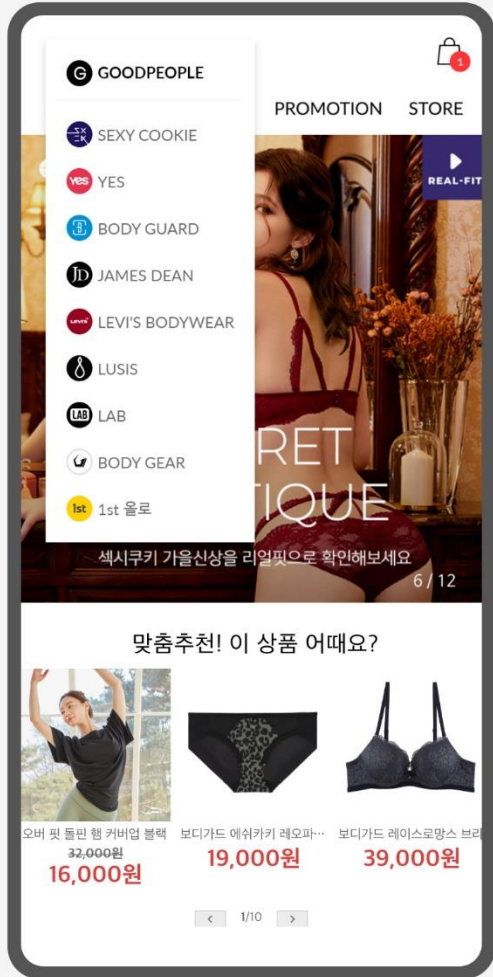

PRODUCT SEARCH

MCM STORE

App

경기도 주문배달 APP 배달특급
App

교촌치킨 주문배달 App

커피베이 주문배달
App

좋은사람들
App

SHOP DAISO
App

PORTFOLIO

e- COMMERCE

MCM E-commerce

E-commerce

DOOTA MALL
APP / E-commerce

TAGHEUER
APP / E-commerce

SAMSUNG S1 Telecom

E-commerce