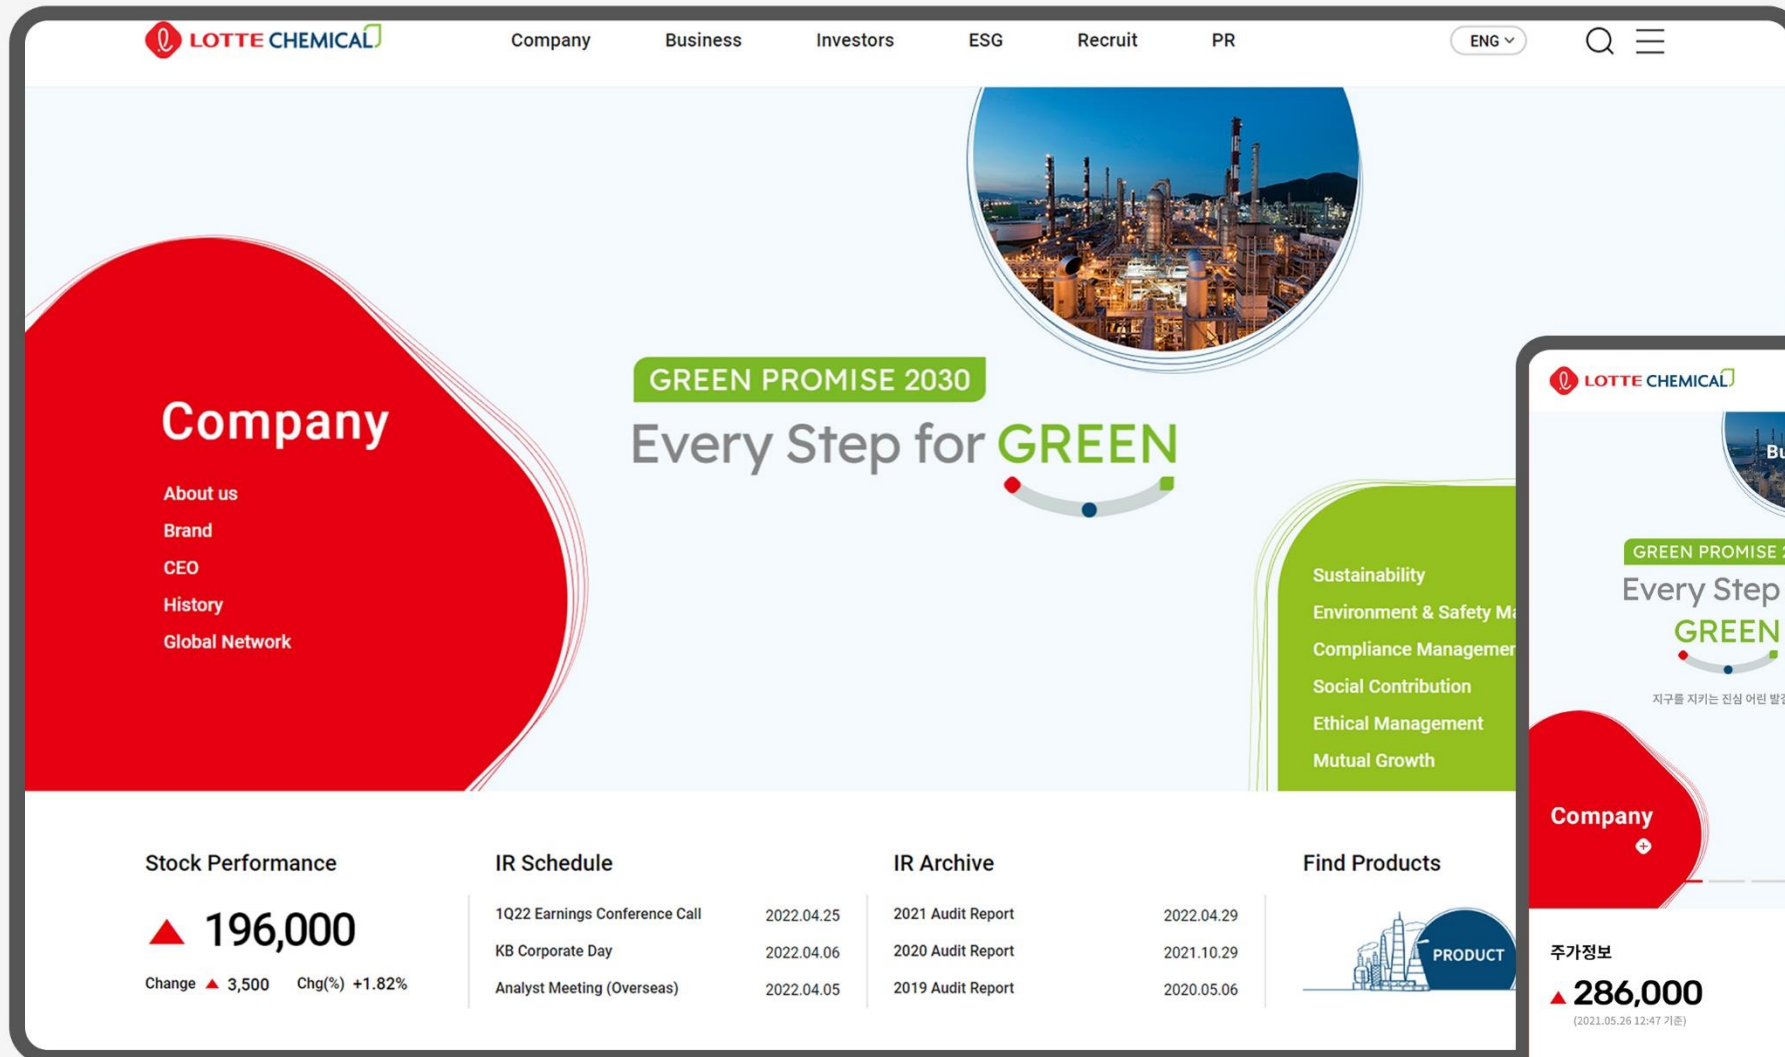

Samsung Superstar
Galaxy on Roblox
Featuring Pop Icon
Charli XCX Now...

on May 13, 2022

LATEST

All the Things You May Have
Missed From Samsung at ISE
2022

VIDEO

[MORE VIDEOS !\[\]\(cf531ed27e91483460120fcc057b3901_img.jpg\)](#)

Hands-on with the New Galaxy S22 Series

Yuhan Kimberly Corporate Website

Web / Mobile

Lotte Chemical Corporate website

Web / Mobile

MASTERN Investment Management

Web / Mobile

Investments for a Changing World