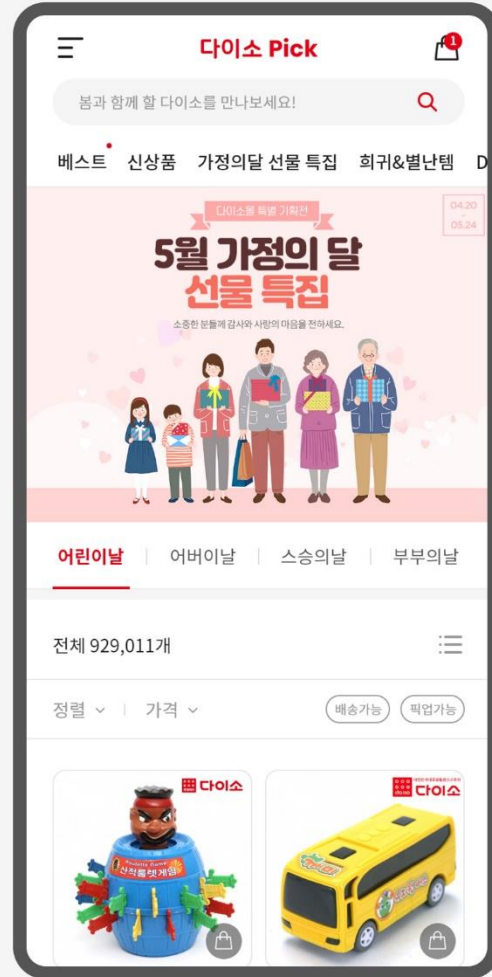

PRODUCT SEARCH

MCM STORE

App

경기도 주문배달 APP 배달특급
App

교촌치킨 주문배달 App

커피베이 주문배달
App

좋은사람들
App

SHOP DAISO
App

PORTFOLIO

e- COMMERCE

MCM E-commerce

E-commerce

DOOTA MALL
APP / E-commerce

TAGHEUER
APP / E-commerce

SAMSUNG S1 Telecom

E-commerce