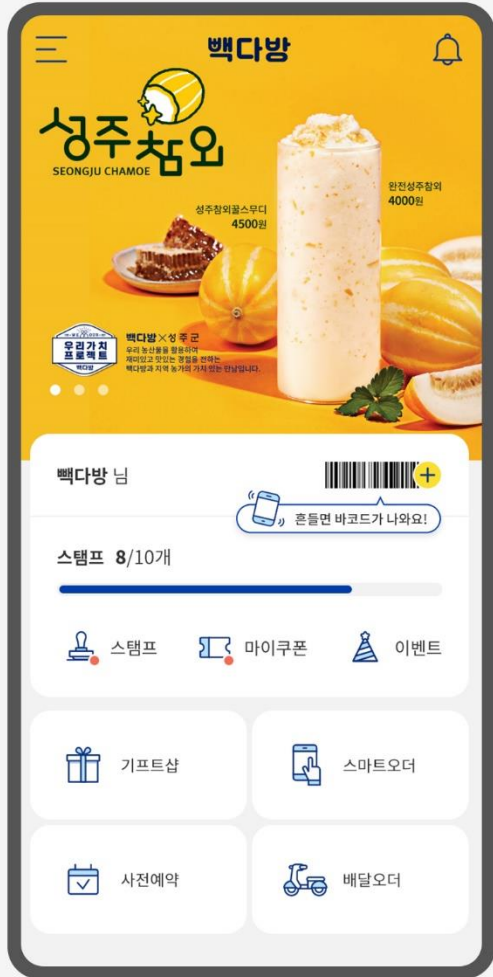

PRODUCT SEARCH

MCM STORE

App

경기도 주문배달 APP 배달특급
App

교촌치킨 주문배달 App

커피베이 주문배달
App

좋은사람들
App

SHOP DAISO
App

PORTFOLIO

e- COMMERCE

MCM E-commerce

E-commerce

DOOTA MALL
APP / E-commerce

TAGHEUER
APP / E-commerce

SAMSUNG S1 Telecom

E-commerce

Show 2018
■ Campaign 2018
Store Locator

Solid Homme
E-commerce

Discovery
EXPEDITION

Q Search

MEN
WOMEN
KIDS
SHOES
ACC
OUTLET
PROMOTION
STYLE
DISCOVERER

SEASONAL PROMOTION
시즌 제품 구매금액별 할인 프로모션

1 2 3 4 5 6 11

WINTER
30% OFF