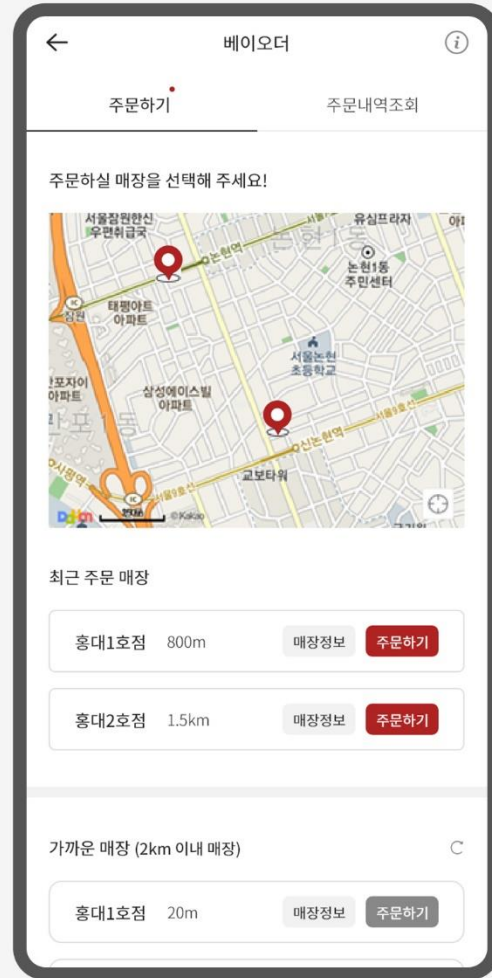

PRODUCT SEARCH

MCM STORE

App

경기도 주문배달 APP 배달특급
App

교촌치킨 주문배달 App

커피베이 주문배달
App

좋은사람들
App

SHOP DAISO
App

PORTFOLIO

e- COMMERCE

MCM E-commerce

E-commerce

DOOTA MALL
APP / E-commerce

TAGHEUER
APP / E-commerce

SAMSUNG S1 Telecom

E-commerce