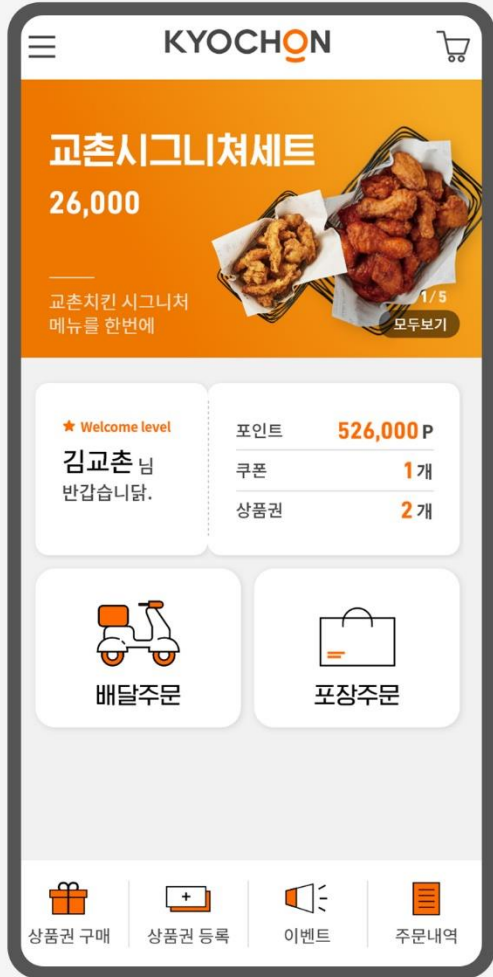

PRODUCT SEARCH

MCM STORE

App

경기도 주문배달 APP 배달특급
App

교촌치킨 주문배달 App

커피베이 주문배달
App

좋은사람들
App

SHOP DAISO
App

PORTFOLIO

e- COMMERCE

MCM E-commerce

E-commerce

DOOTA MALL
APP / E-commerce

TAGHEUER
APP / E-commerce

SAMSUNG S1 Telecom

E-commerce