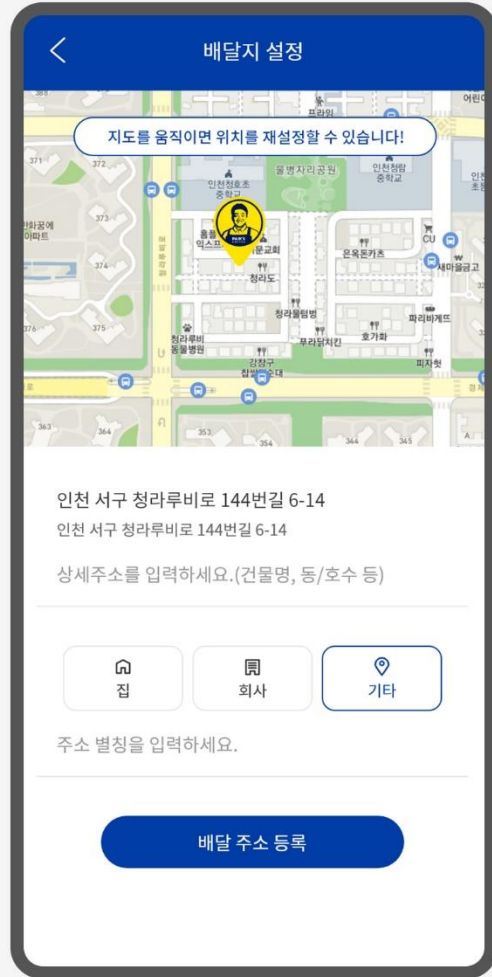

PRODUCT SEARCH

MCM STORE

App

경기도 주문배달 APP 배달특급
App

교촌치킨 주문배달 App

커피베이 주문배달
App

좋은사람들
App

SHOP DAISO
App

PORTFOLIO

e- COMMERCE

MCM E-commerce

E-commerce

DOOTA MALL
APP / E-commerce

TAGHEUER
APP / E-commerce

SAMSUNG S1 Telecom

E-commerce