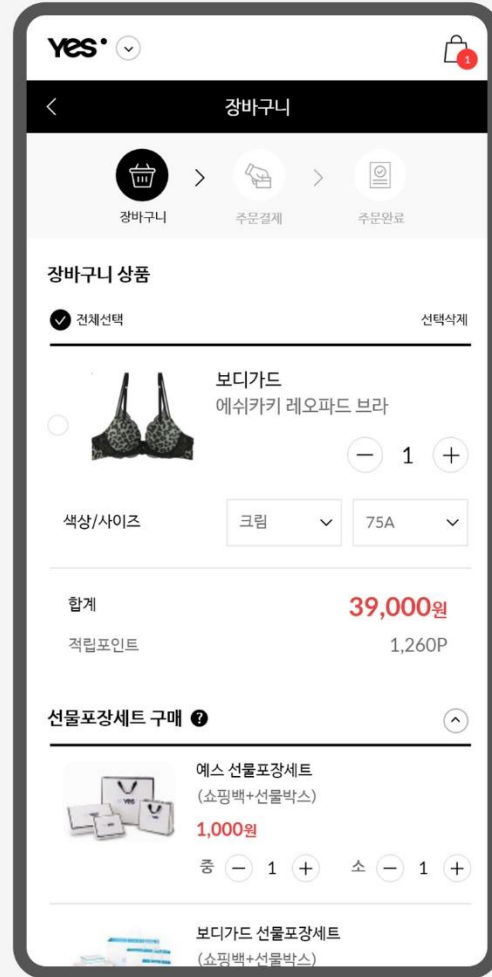

PRODUCT SEARCH

MCM STORE

App

경기도 주문배달 APP 배달특급
App

교촌치킨 주문배달 App

커피베이 주문배달
App

좋은사람들
App

SHOP DAISO
App

PORTFOLIO

e- COMMERCE

MCM E-commerce

E-commerce

DOOTA MALL
APP / E-commerce

TAGHEUER
APP / E-commerce

SAMSUNG S1 Telecom

E-commerce