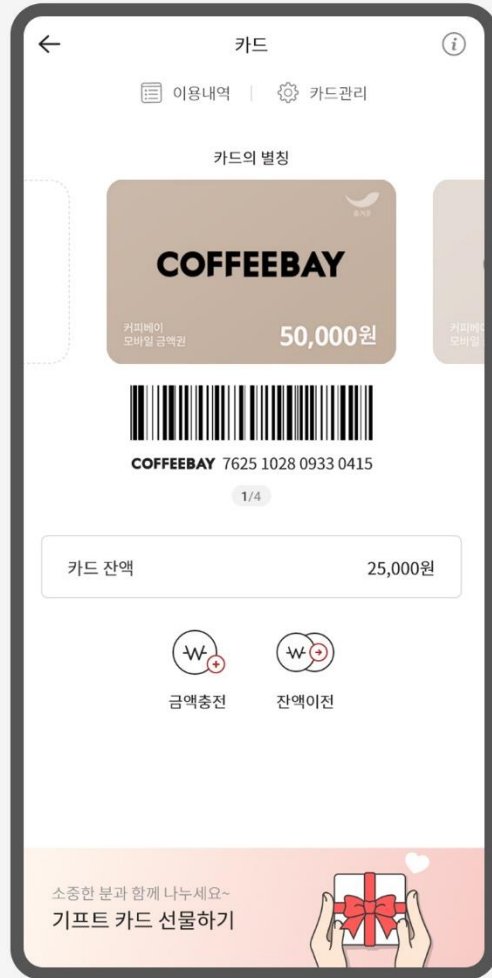

PRODUCT SEARCH

MCM STORE

App

경기도 주문배달 APP 배달특급
App

교촌치킨 주문배달 App

커피베이 주문배달
App

좋은사람들
App

SHOP DAISO
App

PORTFOLIO

e- COMMERCE

MCM E-commerce

E-commerce

DOOTA MALL
APP / E-commerce

TAGHEUER
APP / E-commerce

SAMSUNG S1 Telecom

E-commerce

Show 2018
■ Campaign 2018
Store Locator

Solid Homme
E-commerce

Discovery
EXPEDITION

Q Search

MEN
WOMEN
KIDS
SHOES
ACC
OUTLET
PROMOTION
STYLE
DISCOVERER

SEASONAL PROMOTION
시즌 제품 구매금액별 할인 프로모션

1 2 3 4 5 6 11

WINTER
30% OFF