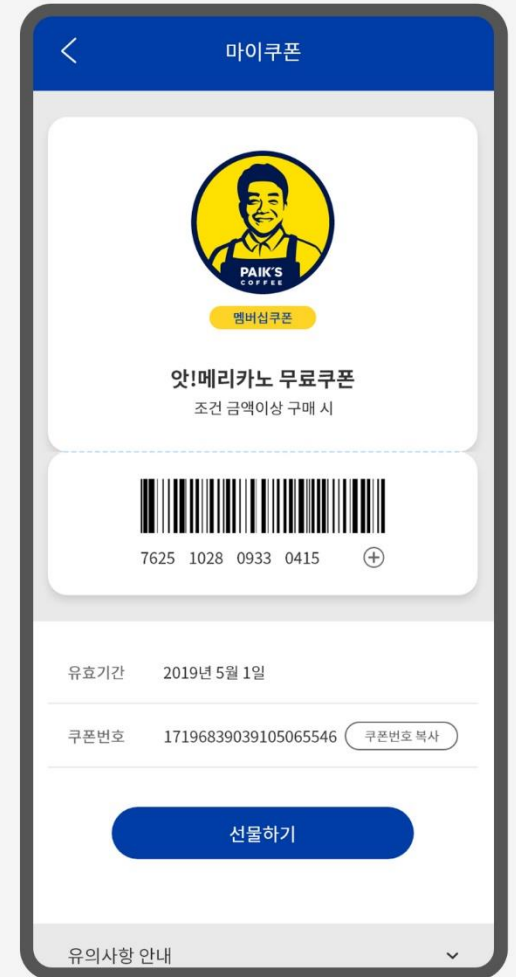

PRODUCT SEARCH

MCM STORE

App

경기도 주문배달 APP 배달특급
App

교촌치킨 주문배달 App

커피베이 주문배달
App

좋은사람들
App

SHOP DAISO
App

PORTFOLIO

e- COMMERCE

MCM E-commerce

E-commerce

DOOTA MALL
APP / E-commerce

TAGHEUER
APP / E-commerce

SAMSUNG S1 Telecom

E-commerce